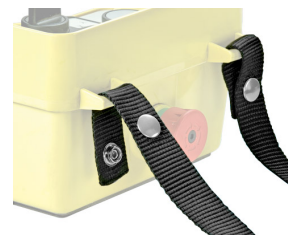

Datasheet

010CT25

Shoulder belt 25x1400 mm

Features

Range	Accessories for push-button enclosures
components	Shoulder belt
Code	010CT25
Description	Shoulder belt 25x1400 mm
Colour	Nero
Weight - gr	90.0
Customs Tariff	85381000
GTIN	8052878000882