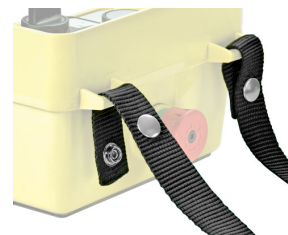

## Datasheet

010CT25

Shoulder belt 25x1400 mm

## Features

Range	Accessories for push-button enclosures
components	Shoulder belt
Code	010CT25
Description	Shoulder belt 25x1400 mm
Colour	Nero
Weight - gr	90.0
Customs Tariff	85381000
GTIN	8052878000882