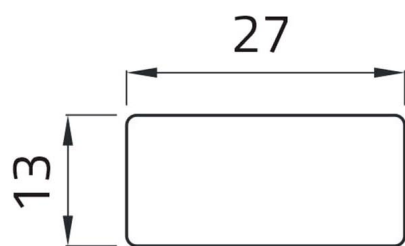

Technical drawings

MARCIA