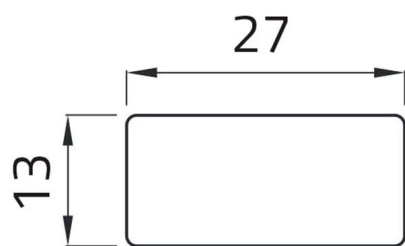

Technical drawings

AVANTI