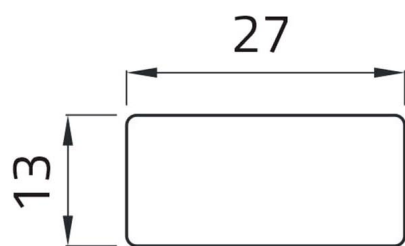

Datasheet

02004T

Adhesive label "INDIETRO"

Features

Range	Legend plates Ø 22
components	Adhesive labels with texts 13x27
Code	02004T
Description	Adhesive label "INDIETRO"
Weight - gr	1.0
Customs Tariff	85365080
GTIN	8052878002091

Datasheet

Technical drawings

INDIETRO