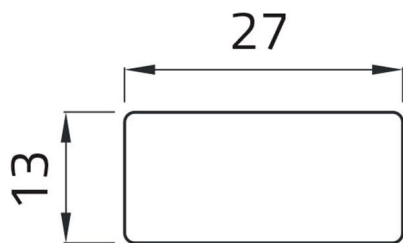

Datasheet

02008T

Adhesive label "SINISTRA"

Features

Range	Legend plates Ø 22
components	Adhesive labels with texts 13x27
Code	02008T
Description	Adhesive label "SINISTRA"
Weight - gr	1.0
Customs Tariff	85365080
GTIN	8052878002138

Datasheet

Technical drawings

SINISTRA