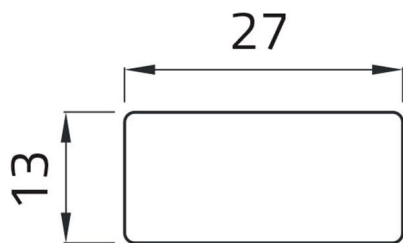

Technical drawings

ARRANQUE