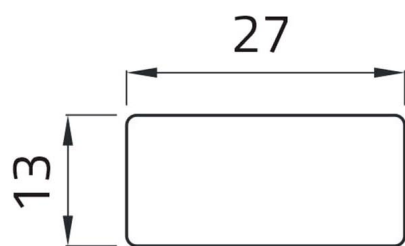

Technical drawings

PARADA