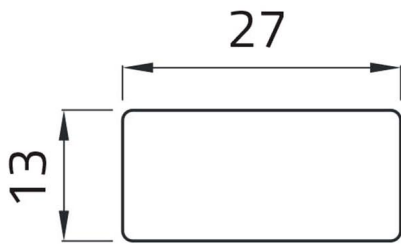

Technical drawings

LENTO