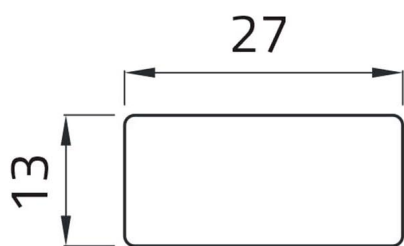

Technical drawings

LENTO