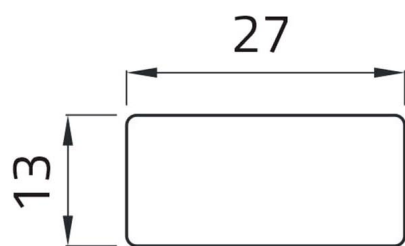

Technical drawings

ARRESTO CICLO