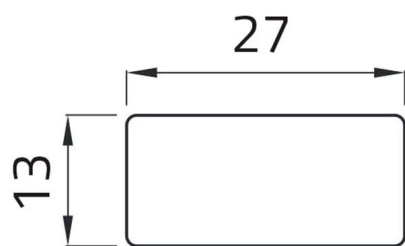

Datasheet

02018T

Adhesive label "INSERITO"

Features

Range	Legend plates Ø 22
components	Adhesive labels with texts 13x27
Code	02018T
Description	Adhesive label "INSERITO"
Weight - gr	1.0
Customs Tariff	85365080
GTIN	8052878002299

Datasheet

Technical drawings

INSERITO