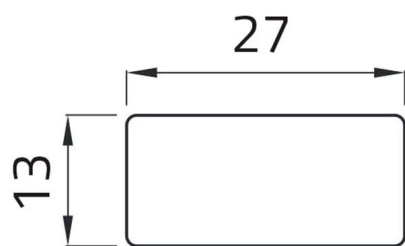

Technical drawings

CORRENTE INSERITA