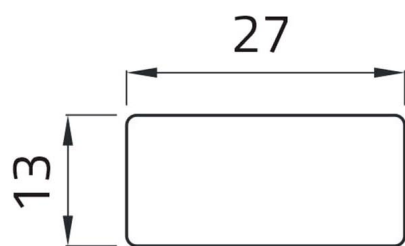

Technical drawings

LAVORO