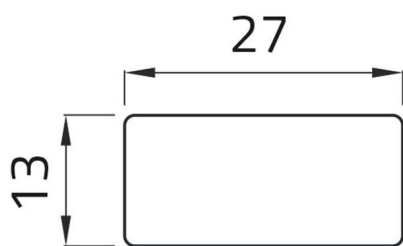

Datasheet

02024T

Adhesive label "ARRESTO-MARCIA"

Features

Range	Legend plates Ø 22
components	Adhesive labels with texts 13x27
Code	02024T
Description	Adhesive label "ARRESTO-MARCIA"
Weight - gr	1.0
Customs Tariff	85365080
GTIN	8052878002350

Datasheet

Technical drawings

ARRESTO-MARCIA