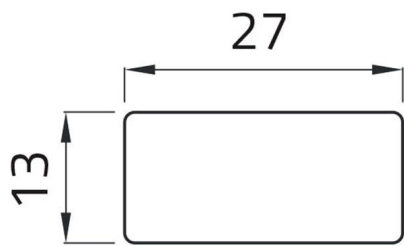

Technical drawings

INSER. DISINSER.