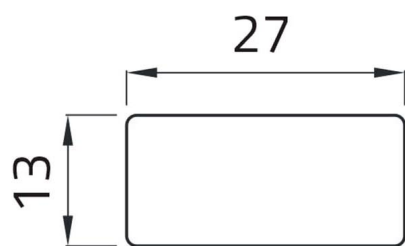

Technical drawings

ALT