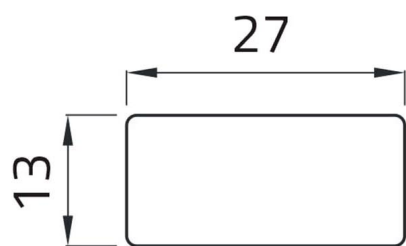

Technical drawings

---

0 1