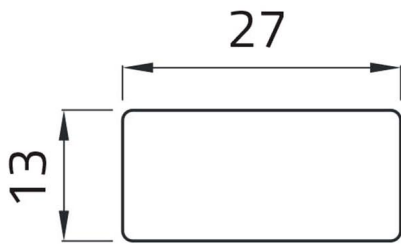

Datasheet

02035T

Adhesive label "BLOCCO"

Features

Range	Legend plates Ø 22
components	Adhesive labels with texts 13x27
Code	02035T
Description	Adhesive label "BLOCCO"
Weight - gr	1.0
Customs Tariff	85365080
GTIN	8052878002466

Datasheet

Technical drawings

BLOCCO