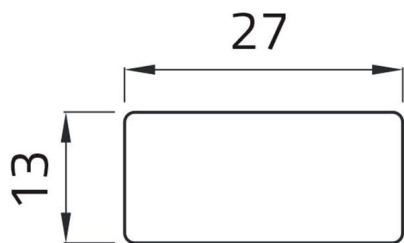

Technical drawings

SOUS TENSION