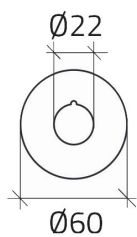

Technical drawings

ARRESTO EMERGENZA