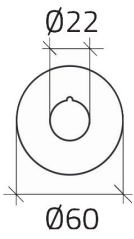

Technical drawings

ARRESTO EMERGENZA