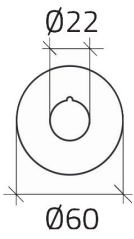

Technical drawings

PARO EMERGENCIA