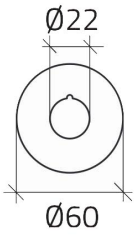

Technical drawings

PARO EMERGENCIA