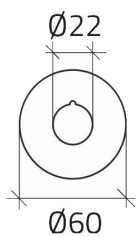

Technical drawings

PARO EMERGENCIA