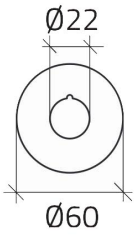

Technical drawings

NOT-AUS