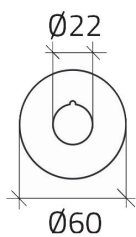

Technical drawings

EMERGÊNCIA PARAGEM