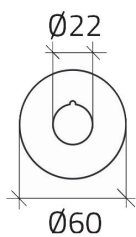

## Datasheet

020D95

Emergency legend plate Ø 60 "EMERGENCIA PARAGEM"

## Features

<b>Range</b>	Legend plates Ø 22
<b>components</b>	Emergency stop legend plates
<b>Code</b>	020D95
<b>Description</b>	Emergency legend plate Ø 60 "EMERGENCIA PARAGEM"
<b>Colour</b>	Giallo
<b>Weight - gr</b>	2.0
<b>Customs Tariff</b>	85365080
<b>GTIN</b>	8052878003487