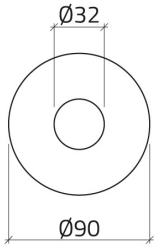

Technical drawings

EMERGENCY STOP