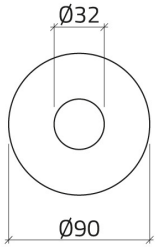

Technical drawings

NOT-AUS