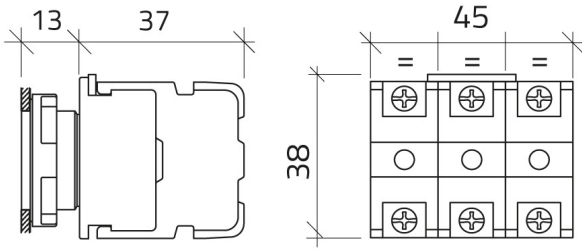

Dessins techniques

020