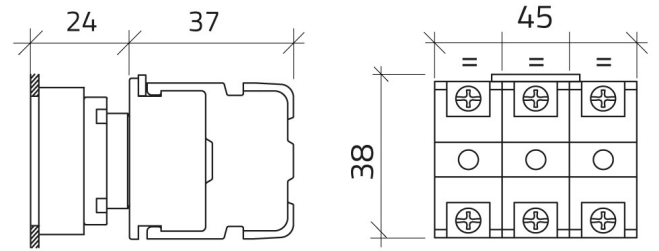

Dessins techniques

020

032

13 — 14

53 — 54

23 — 24