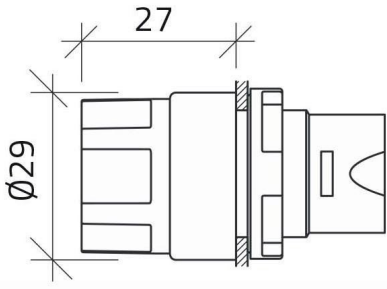

Datasheet

020SMLOA

Knob selector switch, illuminated, orange, 3-position, Cam O

Features

Range	Illuminated rotatory selector switches Ø 22
components	3-position
Code	020SMLOA
Description	Knob selector switch, illuminated, orange, 3-position, Cam O
Colour	Arancio
Weight - gr	27.0
Customs Tariff	85365080
GTIN	8052878066789

Datasheet

Technical drawings

CAM O

020E10
020E10
020G

CAM O

020E01
020E10
020G