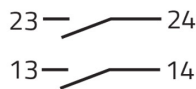

Technical drawings

CAM O

020E10
020E10
020G

CAM O

020E01
020E10
020G