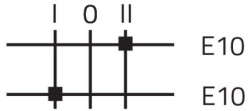

Technical drawings

CAM O

020E10
020E10
020G

CAM O

020E01
020E10
020G