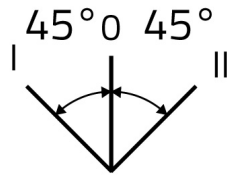

Technical drawings