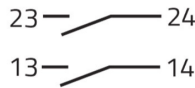

Technical drawings

CAM O

020E10
020E10
020G

CAM O

020E01
020E10
020G