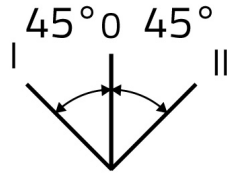

Technical drawings