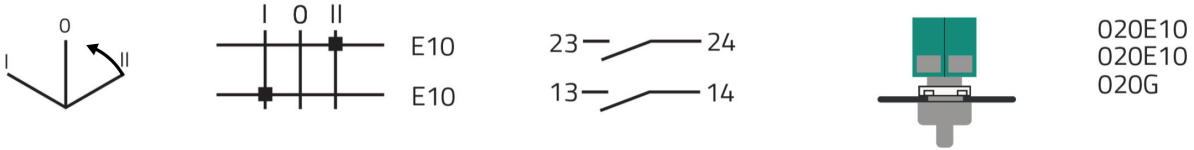

Technical drawings

CAM 0

020E10
020E10
020G

CAM 0

020E01
020E10
020G