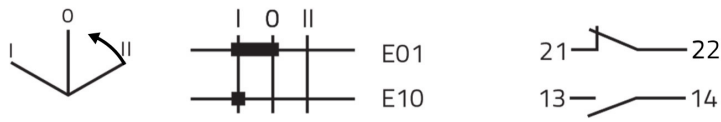

Datasheet

020SMLOAD

Illuminated round selector switch, orange, 3-position, Cam O, spring return from RH

Features

Range	Illuminated rotatory selector switches Ø 22
components	3-position
Code	020SMLOAD
Description	Illuminated round selector switch, orange, 3-position, Cam O, spring return from RH
Colour	Arancio
Weight - gr	27.0
Customs Tariff	85365080
GTIN	8052878066796

Datasheet

Technical drawings

CAM 0

020E10
020E10
020G

CAM 0

020E01
020E10
020G