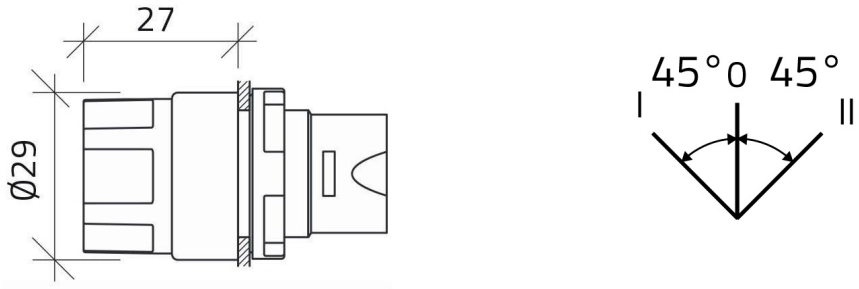

Datasheet

020SMLOAD

Illuminated round selector switch, orange, 3-position, Cam O, spring return from RH

Features

Range	Illuminated rotatory selector switches Ø 22
components	3-position
Code	020SMLOAD
Description	Illuminated round selector switch, orange, 3-position, Cam O, spring return from RH
Colour	Arancio
Weight - gr	27.0
Customs Tariff	85365080
GTIN	8052878066796

Datasheet

Technical drawings

CAM 0

020E10
020E10
020G

CAM 0

020E01
020E10
020G