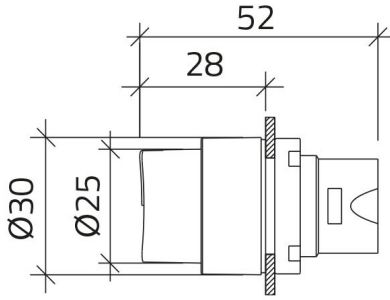

Disegni tecnici