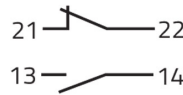

Technische tekeningen

CAM T

020E01
020E10
020G

CAM T

020E10
020E10
020E01
020E01
020G

CAM T

020E10
020E01
020E01
020G