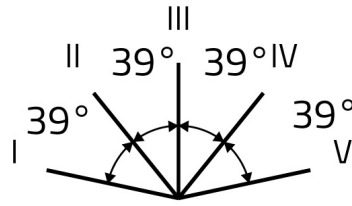

Datasheet

020SMVG

Knob selector switch, yellow, 5-position, Cam V

Features

Range	Non-illuminated knob selector switches Ø 22
components	5-position
Code	020SMVG
Description	Knob selector switch, yellow, 5-position, Cam V
Colour	Giallo
Weight - gr	27.4
Customs Tariff	85365080
GTIN	8052878016876

Datasheet

Technical drawings

CAM V

020E10
020E10
020E01
020E01
020G