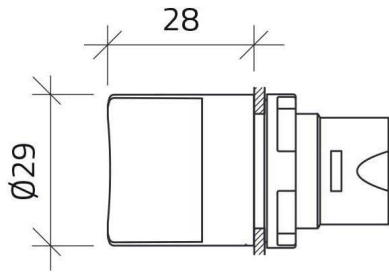

Datasheet

020SMVG

Knob selector switch, yellow, 5-position, Cam V

Features

Range	Non-illuminated knob selector switches Ø 22
components	5-position
Code	020SMVG
Description	Knob selector switch, yellow, 5-position, Cam V
Colour	Giallo
Weight - gr	27.4
Customs Tariff	85365080
GTIN	8052878016876

Datasheet

Technical drawings

CAM V

020E10
020E10
020E01
020E01
020G