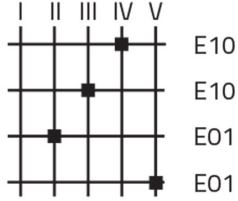

Datasheet

020SMVG

Knob selector switch, yellow, 5-position, Cam V

Features

Range	Non-illuminated knob selector switches Ø 22
components	5-position
Code	020SMVG
Description	Knob selector switch, yellow, 5-position, Cam V
Colour	Giallo
Weight - gr	27.4
Customs Tariff	85365080
GTIN	8052878016876

Datasheet

Technical drawings

CAM V

020E10
020E10
020E01
020E01
020G