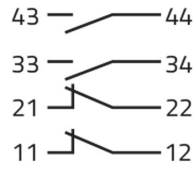

Datasheet

020SMVG

Knob selector switch, yellow, 5-position, Cam V

Features

Range	Non-illuminated knob selector switches Ø 22
components	5-position
Code	020SMVG
Description	Knob selector switch, yellow, 5-position, Cam V
Colour	Giallo
Weight - gr	27.4
Customs Tariff	85365080
GTIN	8052878016876

Datasheet

Technical drawings

CAM V

020E10
020E10
020E01
020E01
020G