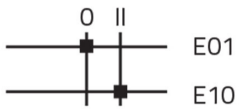

Disegni tecnici

CAM B

020E01
020E10
020G