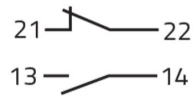

Disegni tecnici

CAM B

020E01
020E10
020G