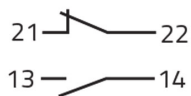

Disegni tecnici

CAM B

020E01
020E10
020G