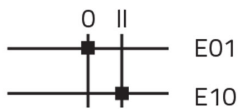

Disegni tecnici

CAM B

020E01
020E10
020G