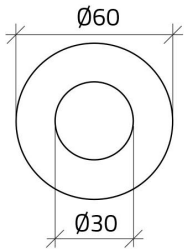

Technical drawings

ARRESTO EMERGENZA