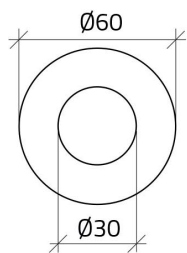

Technical drawings

EMERGENCY STOP