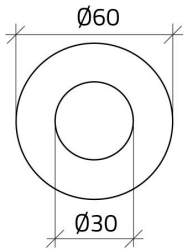

Technical drawings

ARRESTO DI EMERGENZA
EMERGENCY STOP