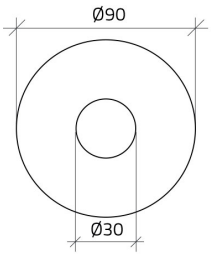

Technical drawings

ARRESTO EMERGENZA