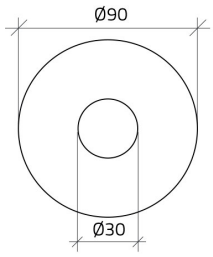

Technical drawings

ARRESTO EMERGENZA