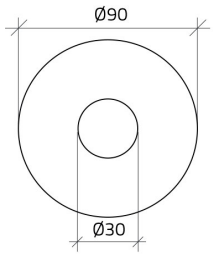

Technical drawings

EMERGENCY STOP