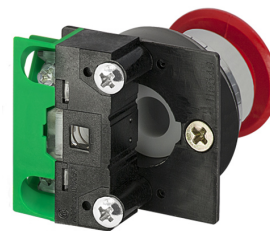

## Scheda Dati

030PFRFA

Botão cogumelo Ø 35, instantâneo, vermelho, N.O.

## Caratteristiche

<b>Gama</b>	Botões de emergência Ø 30
<b>Componente</b>	Botões cogumelo Ø 35, instantâneos
<b>Código</b>	030PFRFA
<b>Descrição</b>	Botão cogumelo Ø 35, instantâneo, vermelho, N.O.
<b>Cor</b>	Rosso
<b>Peso</b>	107,0
<b>Tariffa doganale</b>	85365080
<b>GTIN</b>	8052878031282

## Dati tecnici

<b>Approvals</b>	CE, (UL-CSA 030F1-030FA-030FC-030FAA-030FCR only)
<b>Compliance with standards</b>	IEC-EN60947-1, IEC-EN60947-5-1, UL508, CSA C22-2
<b>Operating temperatures</b>	-25° ÷ +65°C
<b>Protection degree</b>	IP65 (IEC-EN60529)
<b>Mechanical durability</b>	3.000.000 Operations
<b>Button/mushroom material (illuminated type)</b>	PC Polycarbonate
<b>External bezel material</b>	Chromed zinc alloy
<b>Housing material</b>	PA Polyamide + chrome
<b>Fixing diameter</b>	30.5mm - Thickness 1÷6mm
<b>Tightening torque</b>	2 ÷ 3Nm (17.7 ÷ 26.6 Lb-in)
<b>Actuation type</b>	Spring return
<b>Protection against electric shock</b>	Class II (IEC-EN61140)
<b>Contact block</b>	Included
<b>Contact block characteristics</b>	See technical features of 030FAP - 030FCP - 030F1P
<b>Warranty period</b>	18 months