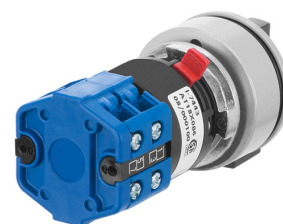

## Datasheet

030SFLNSC401

Long lever rotary selector switch, 4-position, 10A, diagram SC401

## Features

<b>Range</b>	Rotary selector switch 10A
<b>components</b>	Long lever
<b>Code</b>	030SFLNSC401
<b>Description</b>	Long lever rotary selector switch, 4-position, 10A, diagram SC401
<b>Colour</b>	Nero
<b>Weight - gr</b>	59.0
<b>Customs Tariff</b>	85365080
<b>GTIN</b>	8052878036607