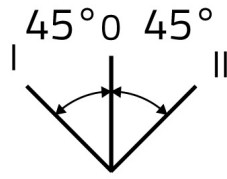

Technical drawings