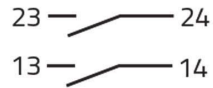

CAM O

020E10
020E10
020PD9