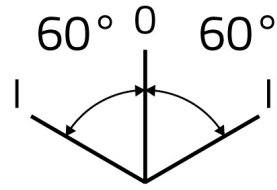

Technische tekeningen