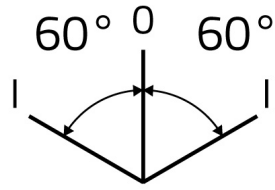

Technische tekeningen