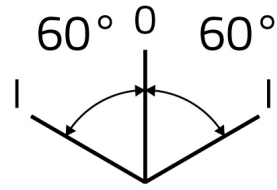

Disegni tecnici