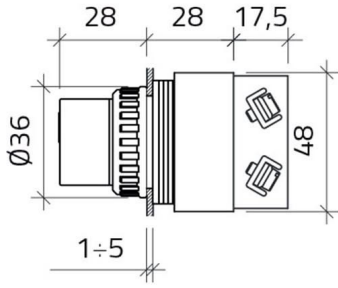

Disegni tecnici