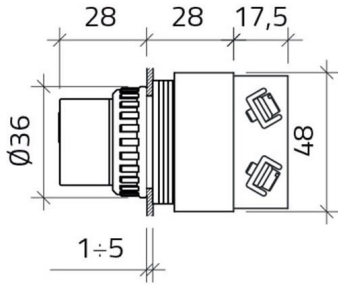

Technische tekeningen