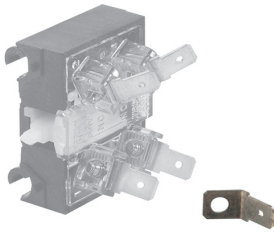

# Datasheet

030TF  
Faston terminal

## Features

<b>Range</b>	Contact blocks Ø 30
<b>components</b>	Faston terminal
<b>Code</b>	030TF
<b>Description</b>	Faston terminal
<b>Weight - gr</b>	1.0
<b>Customs Tariff</b>	85365080
<b>GTIN</b>	8052878038816