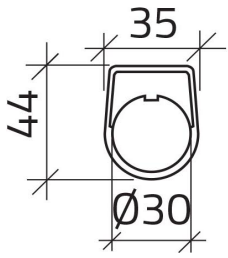

Datasheet

030TN1-12

Legend plate "VELOCE"

Features

Range	Legend plates
components	Legend plates with texts
Code	030TN1-12
Description	Legend plate "VELOCE"
Colour	Nero
Weight - gr	1.0
Customs Tariff	85365080
GTIN	8052878038861

Datasheet

Technical drawings

VELOCE