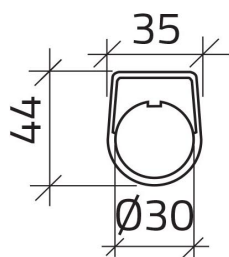

Datasheet

030TN1-20

Legend plate "INSERITO"

Features

Range	Legend plates
components	Legend plates with texts
Code	030TN1-20
Description	Legend plate "INSERITO"
Colour	Nero
Weight - gr	1.0
Customs Tariff	85365080
GTIN	8052878038953

Datasheet

Technical drawings

INSERITO