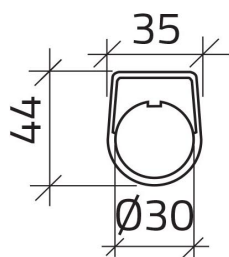

Technical drawings

LAVORO