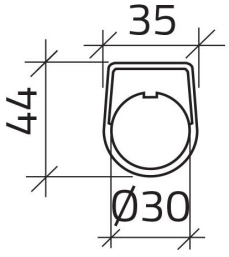

Technical drawings

LAVORO