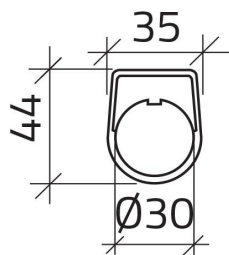

Datasheet

030TN1-25

Legend plate "TENSIONE IN LINEA"

Features

Range	Legend plates
components	Legend plates with texts
Code	030TN1-25
Description	Legend plate "TENSIONE IN LINEA"
Colour	Nero
Weight - gr	1.0
Customs Tariff	85365080
GTIN	8052878039004

Datasheet

Technical drawings

TENSIONE IN LINEA